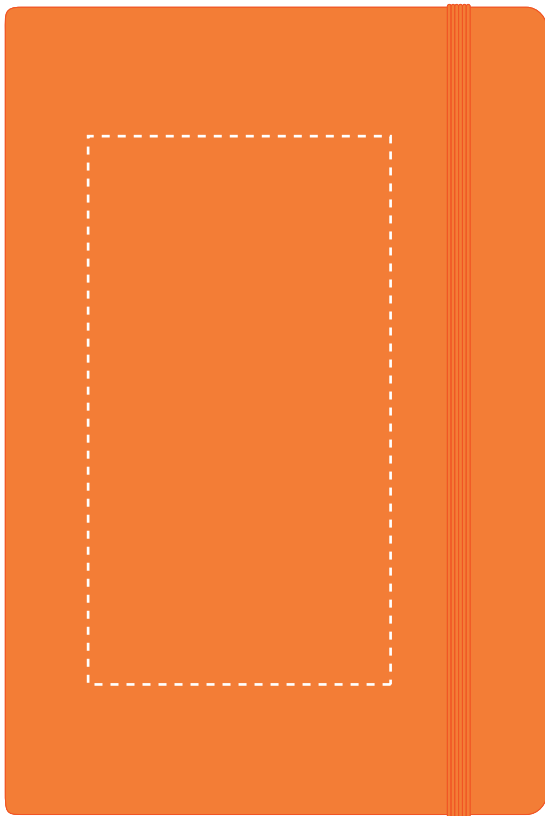

We stock this item in the following colours

**PANTONE REFERENCE(S)**

Debossing / Foil Blocking

Product Image for visualisation - colours may vary

ARTWORK SCALE 50%

- CENTRED TO PRINT AREA
- CENTRED TO NOTEBOOK

ARTWORK SCALE 50%

- CENTRED TO PRINT AREA
- CENTRED TO NOTEBOOK

The dashed line is to demonstrate print area and will not appear on your printed item

**PLEASE NOTE:**

- All colours including print and product are for visual purposes only and should not be regarded as the actual colour of the product and print.
- Some products may vary from batch to batch and may differ from previous orders.
- The colour and texture of a product can also have an effect on the final print colour.
- By approving this order we accept that you understand these terms.