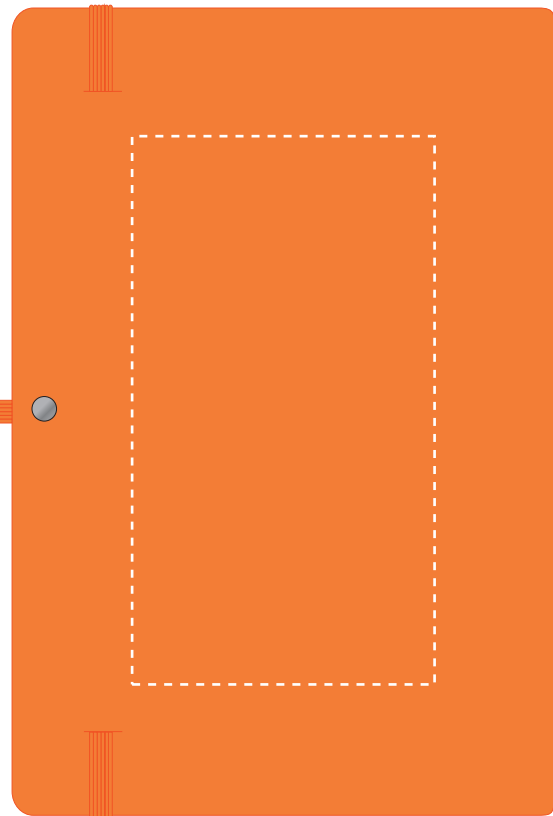

We stock this item in the following colours

**PANTONE REFERENCE(S)**

Debossing / Foil Blocking

Product Image for visualisation - colours may vary

ARTWORK SCALE 50%

- CENTRED TO PRINT AREA
- CENTRED TO NOTEBOOK

ARTWORK SCALE 50%

- CENTRED TO PRINT AREA
- CENTRED TO NOTEBOOK

The dashed line is to demonstrate print area and will not appear on your printed item

**PLEASE NOTE:**

- All colours including print and product are for visual purposes only and should not be regarded as the actual colour of the product and print.
- Some products may vary from batch to batch and may differ from previous orders.
- The colour and texture of a product can also have an effect on the final print colour.
- By approving this order we accept that you understand these terms.